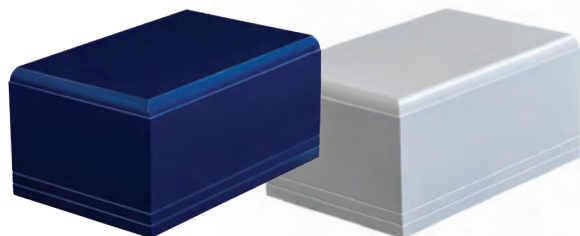

Custom Urns

Available upon request.

Priced from $259

Flat Lid

Blue, White.

$2,360

Custom

$2,670

All prices include GST